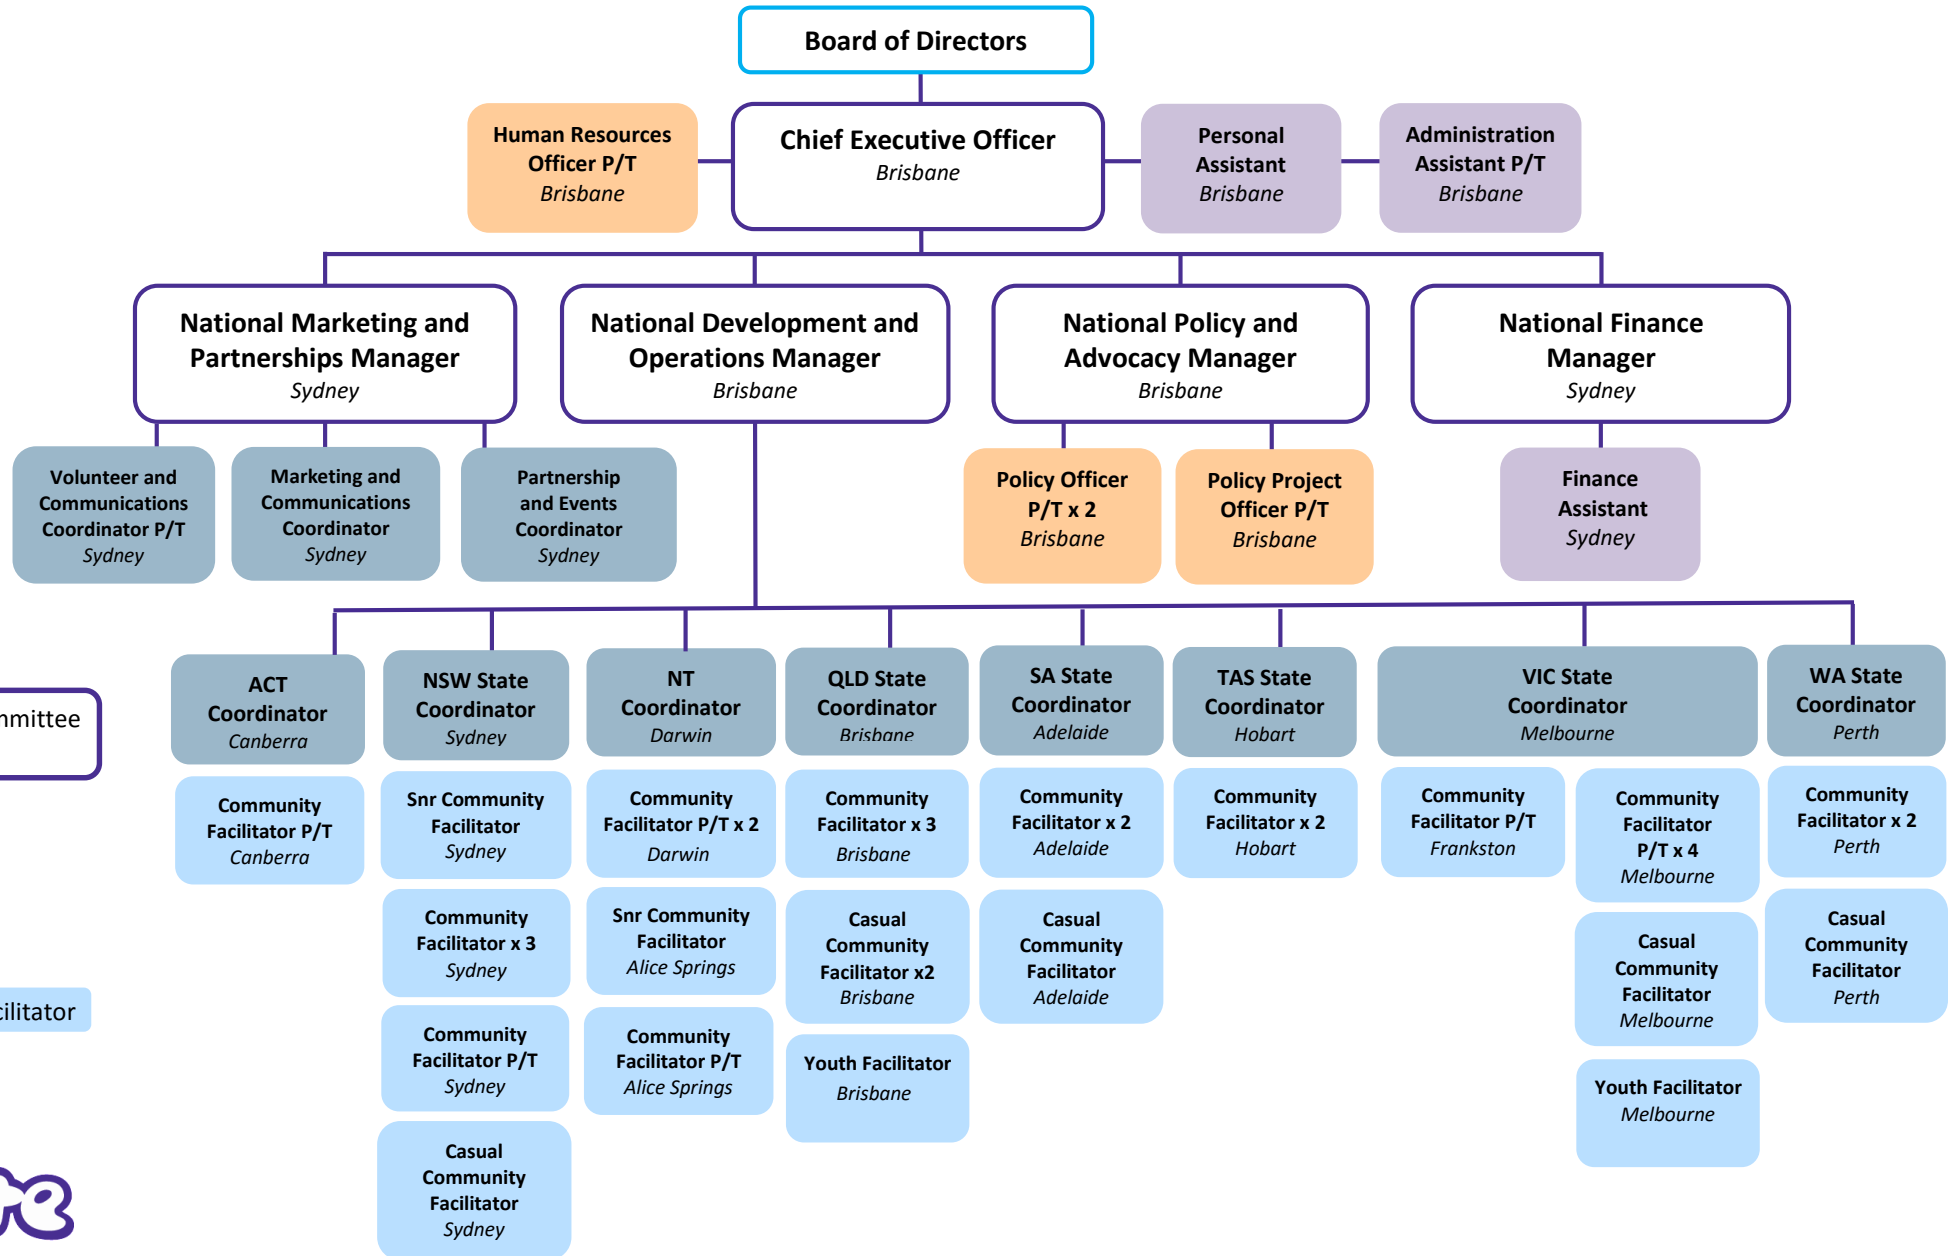

CREATE Organisational Chart

KEY

- Leadership Committee Member
- Assistant
- Coordinator
- Officer
- Community Facilitator